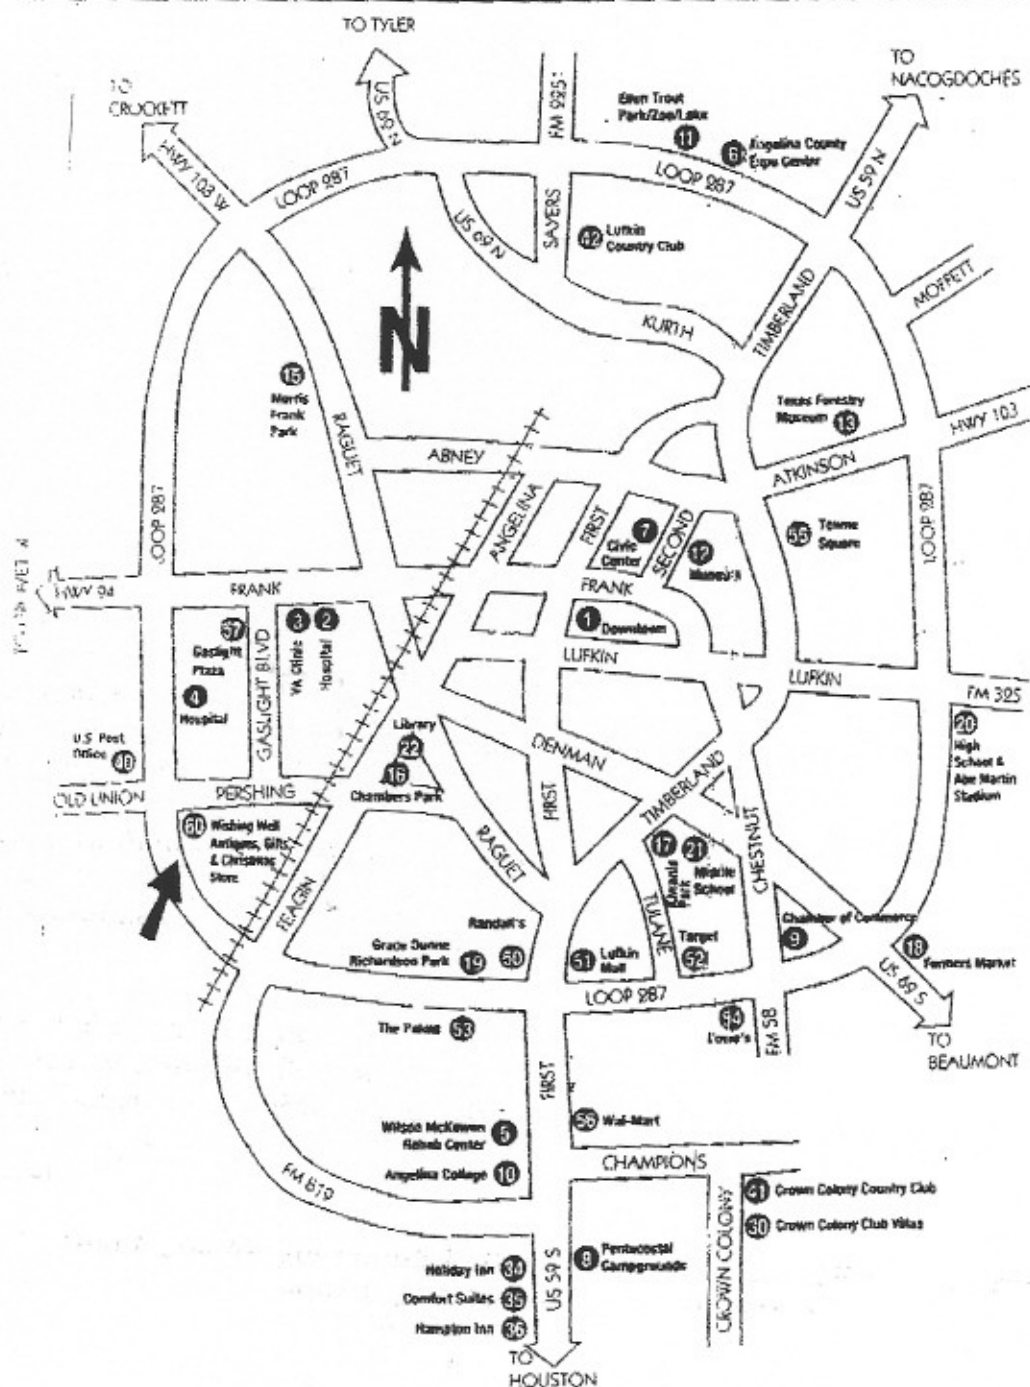

Special negotiated rates preclude other offers.

(936) 639-3333
4306 S. First/Hwy 59S

(936) 632-4949
4402 S. First/Hwy 59S

(936) 699-2500
4400 S. First/Hwy 59S

Lufkin

From Houston take Highway 59 North,
These hotels are about 2 hours north of
George Bush Intercontinental Airport.